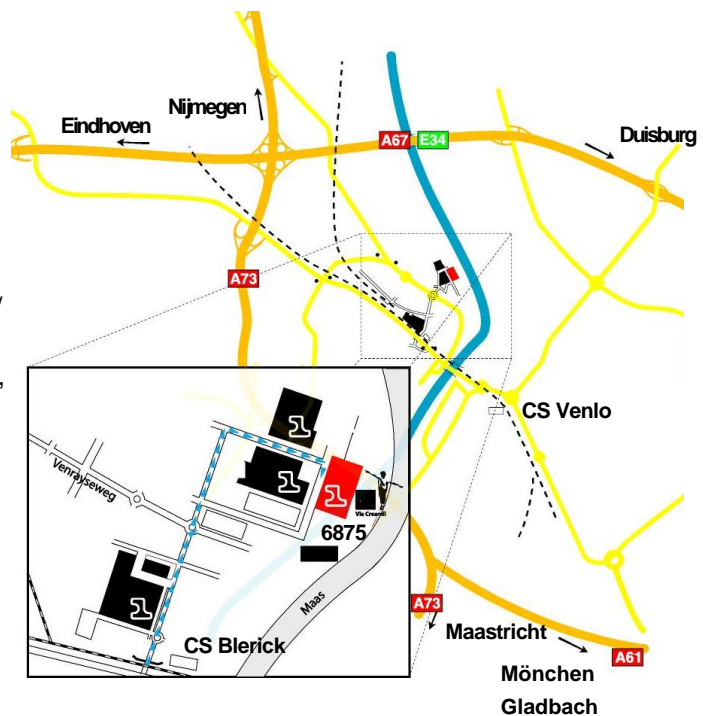

VISITOR CENTER

Directions to Leolux Visitor Center

Address: Marinus Dammeweg 42, 5928 PW, Venlo, The Netherlands
Company number 6875

By train:

Railway station Blerick (500m walk). This station is located on the Roermond - Nijmegen and on the Eindhoven - Venlo line.

- 1) From the station turn right.
- 2) Follow the Kazernestraat along the main building of Leolux.
- 3) At the next roundabout, also go straight ahead.
- 4) Turn right at the T-junction and follow the road between the Leolux buildings.
Leolux Visitor Center is located right in front of you.

By private transport

(Follow company number 6875)

From Venlo Center:

Cross the bridge to Blerick, turn left at the 2nd traffic lights, turn right at the roundabout (Kazernestraat).
Continue to **2)**.

From the A67/A73:

Junction Zaarderheiken, exit Venlo-West / Blerick. At the end of the exit, turn right towards Venlo (N556). After about 2.5 km, turn right immediately after the Esso petrol station (Burg. Gommansstraat) and then turn right at the roundabout (Kazernestraat). Continue to **2)**.